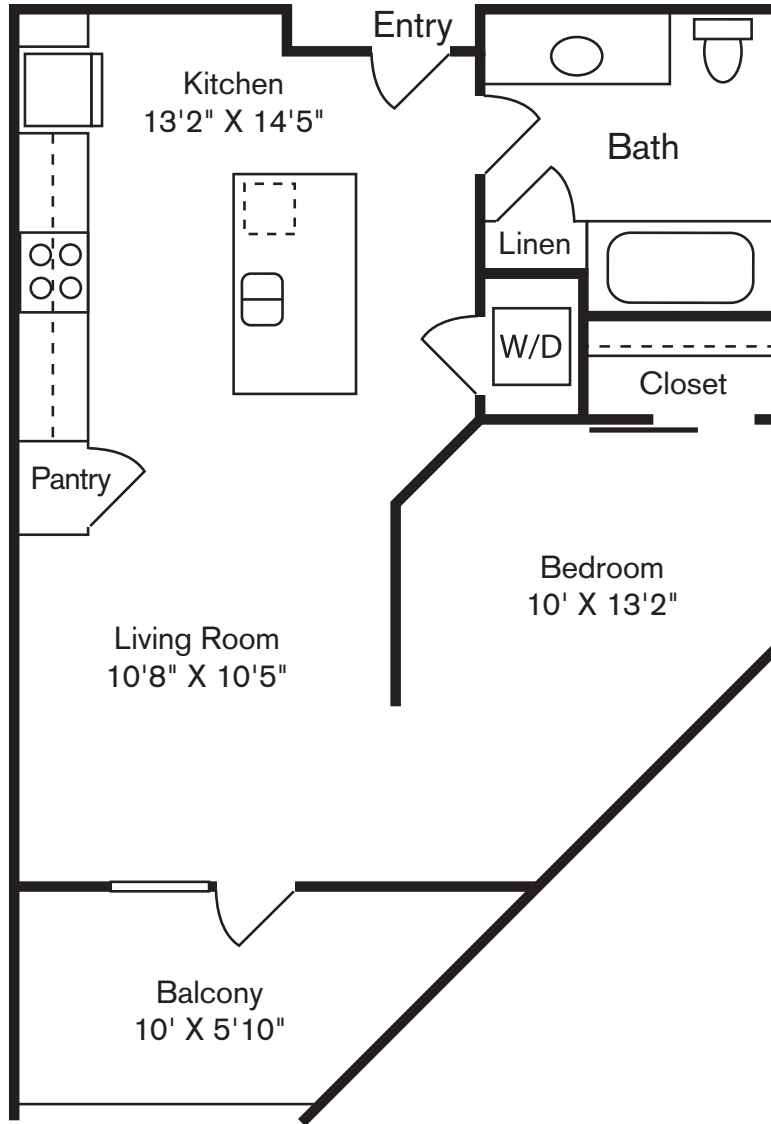

S1

STUDIO / 1 BATH

559

SQ. FT.

FORMATION	2040 N Scottsdale Road Scottsdale, AZ 85257
	www.liveformation.com

Floor plans are artist's rendering. All dimensions are approximate. Actual product and specifications may vary in dimension or detail. Not all features are available in every apartment. Prices and availability are subject to change. Please see a representative for details.