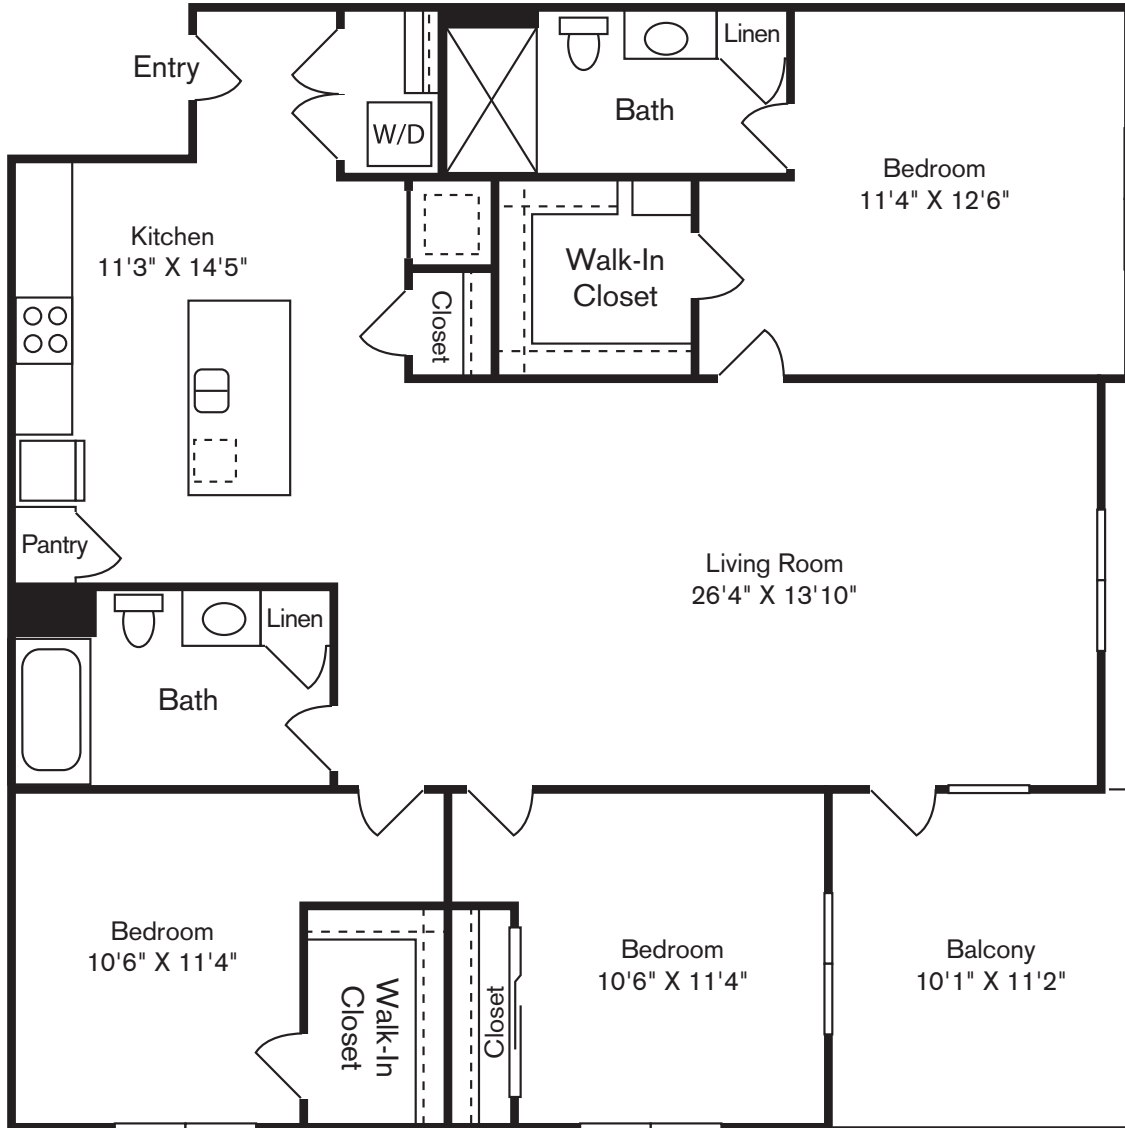

C1

3 BED / 2 BATH

1400

SQ. FT.

FORMATION	2040 N Scottsdale Road Scottsdale, AZ 85257
	www.liveformation.com

Floor plans are artist's rendering. All dimensions are approximate. Actual product and specifications may vary in dimension or detail. Not all features are available in every apartment. Prices and availability are subject to change. Please see a representative for details.