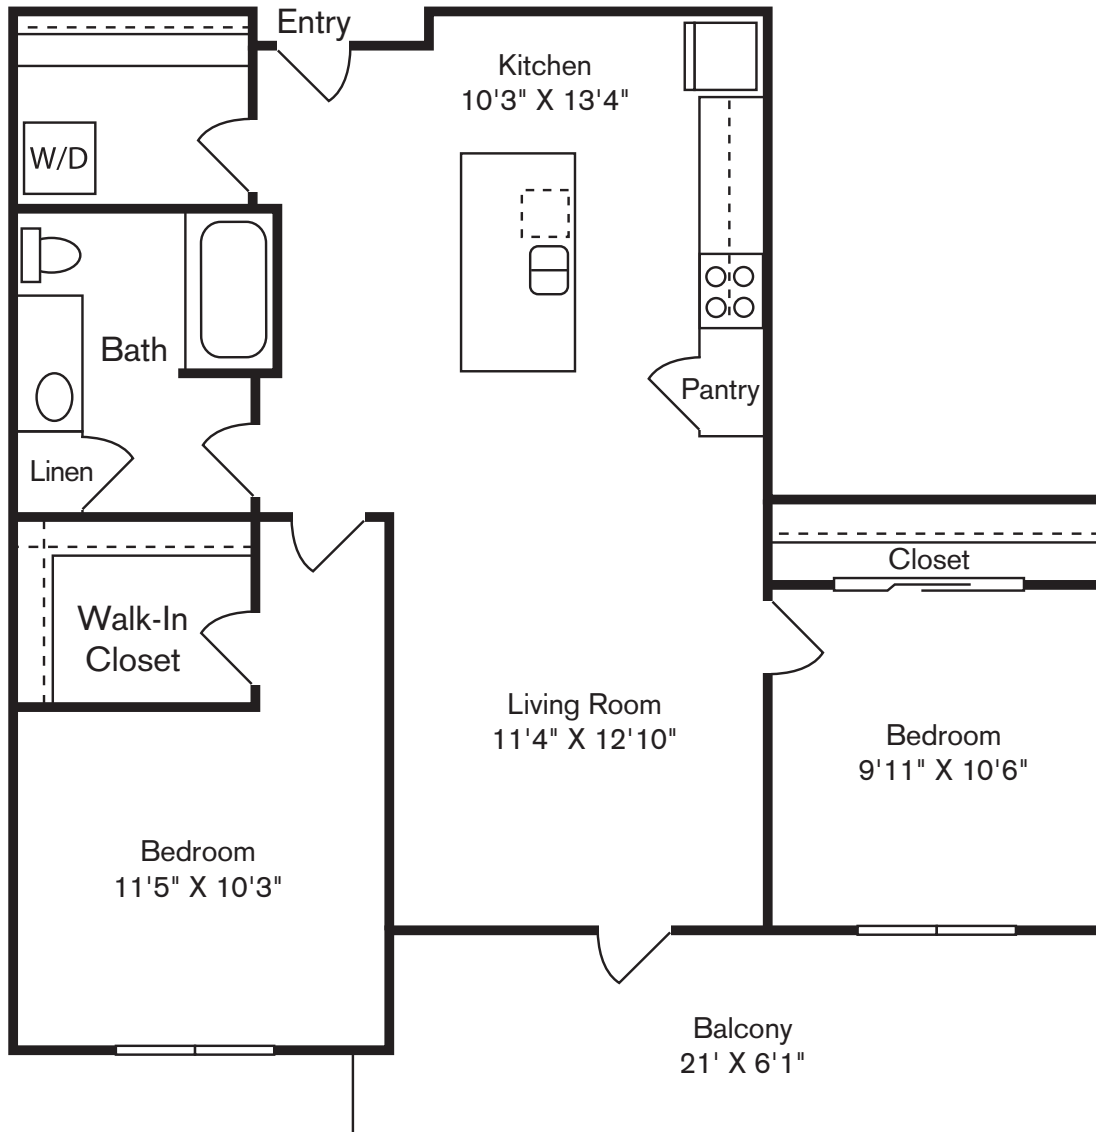

# B3

2 BED / 1 BATH

# 887

SQ. FT.

<b>FORMATION</b>	2040 N Scottsdale Road   Scottsdale, AZ 85257
	<a href="http://www.liveformation.com">www.liveformation.com</a>

*Floor plans are artist's rendering. All dimensions are approximate. Actual product and specifications may vary in dimension or detail. Not all features are available in every apartment. Prices and availability are subject to change. Please see a representative for details.*