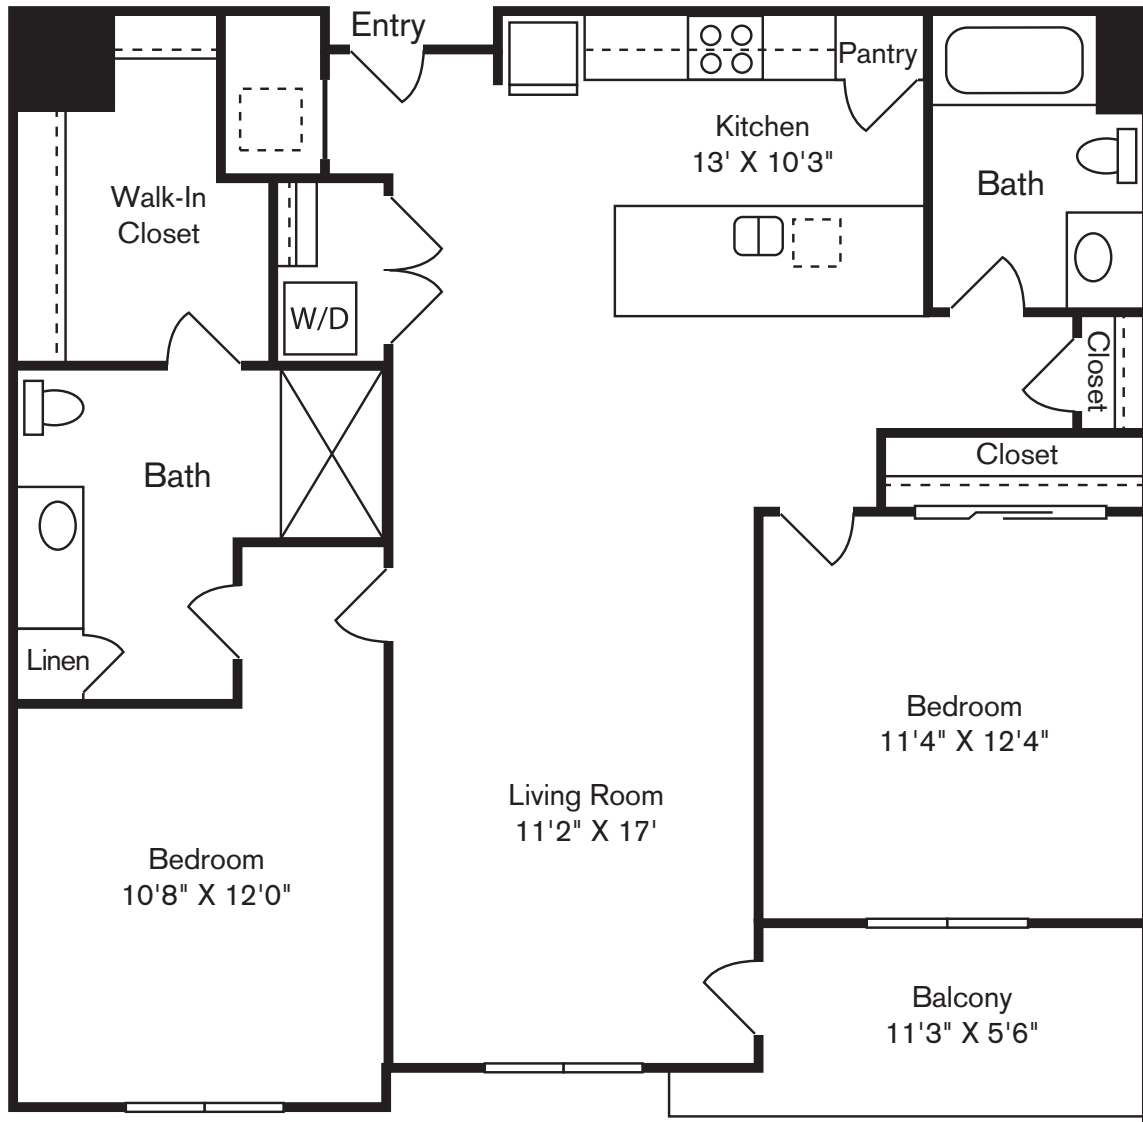

B2

2 BED / 2 BATH

1127

SQ. FT.

FORMATION	2040 N Scottsdale Road Scottsdale, AZ 85257
	www.liveformation.com

Floor plans are artist's rendering. All dimensions are approximate. Actual product and specifications may vary in dimension or detail. Not all features are available in every apartment. Prices and availability are subject to change. Please see a representative for details.