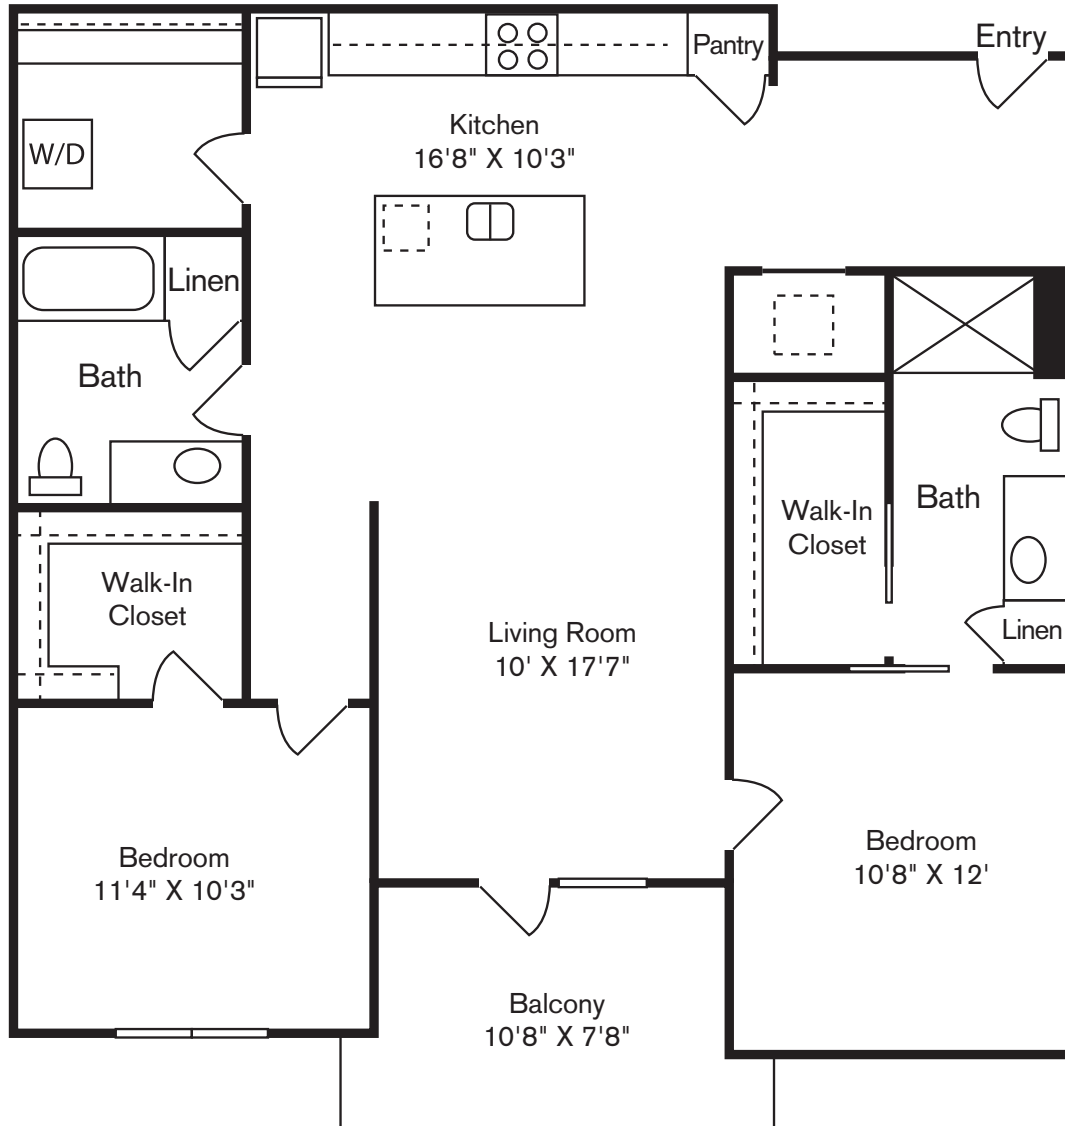

B1

2 BED / 2 BATH

1125

SQ. FT.

FORMATION	2040 N Scottsdale Road Scottsdale, AZ 85257
	www.liveformation.com

Floor plans are artist's rendering. All dimensions are approximate. Actual product and specifications may vary in dimension or detail. Not all features are available in every apartment. Prices and availability are subject to change. Please see a representative for details.