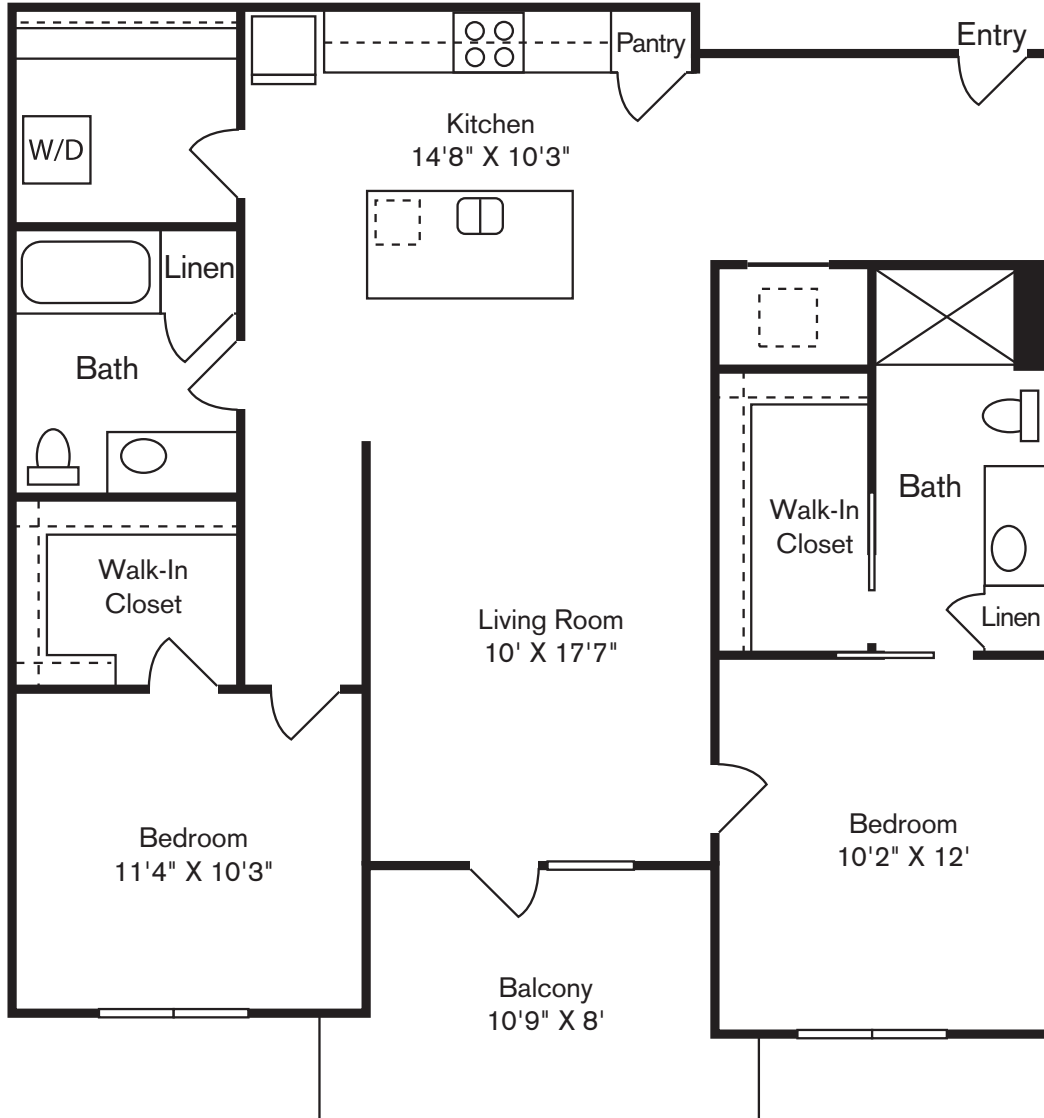

# B1.1

2 BED / 2 BATH

# 1101

SQ. FT.

FORMATION

2040 N Scottsdale Road | Scottsdale, AZ 85257

[www.liveformation.com](http://www.liveformation.com)

*Floor plans are artist's rendering. All dimensions are approximate. Actual product and specifications may vary in dimension or detail. Not all features are available in every apartment. Prices and availability are subject to change. Please see a representative for details.*