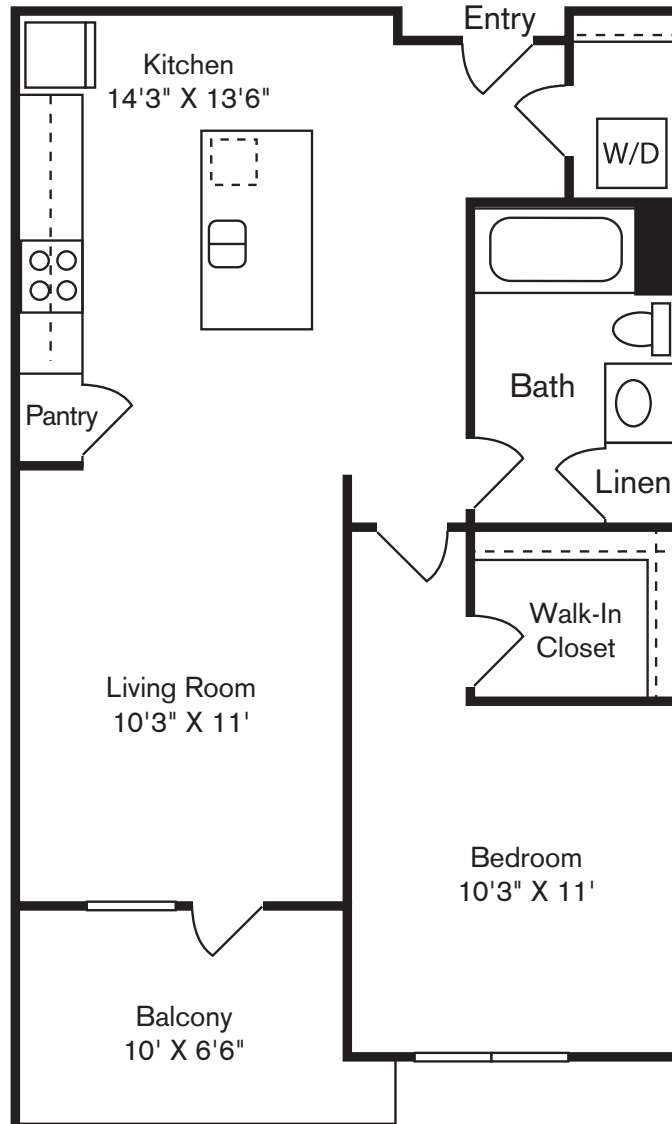

A3

1 BED / 1 BATH

690

SQ. FT.

FORMATION

2040 N Scottsdale Road | Scottsdale, AZ 85257

www.liveformation.com

Floor plans are artist's rendering. All dimensions are approximate. Actual product and specifications may vary in dimension or detail. Not all features are available in every apartment. Prices and availability are subject to change. Please see a representative for details.