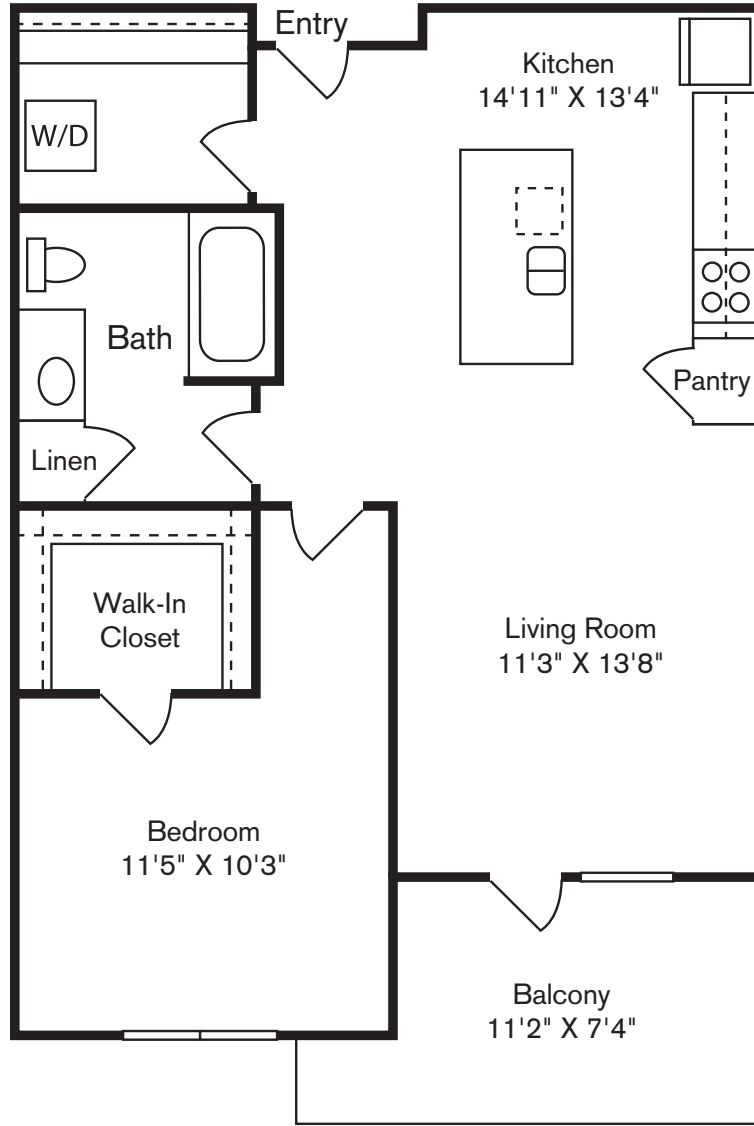

A2

1 BED / 1 BATH

731 - 789

SQ. FT.

FORMATION

2040 N Scottsdale Road | Scottsdale, AZ 85257

www.liveformation.com

Floor plans are artist's rendering. All dimensions are approximate. Actual product and specifications may vary in dimension or detail. Not all features are available in every apartment. Prices and availability are subject to change. Please see a representative for details.