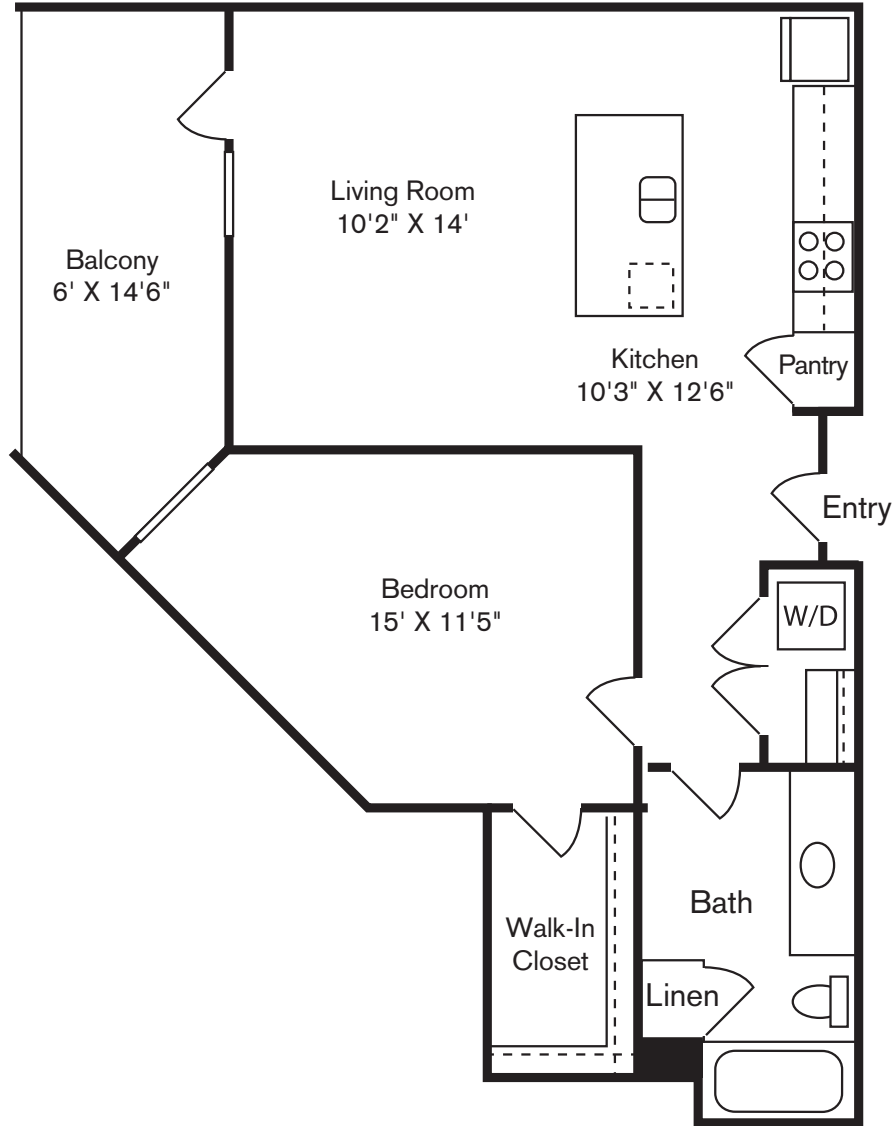

A1

1 BED / 1 BATH

699

SQ. FT.

FORMATION	2040 N Scottsdale Road Scottsdale, AZ 85257
	www.liveformation.com

Floor plans are artist's rendering. All dimensions are approximate. Actual product and specifications may vary in dimension or detail. Not all features are available in every apartment. Prices and availability are subject to change. Please see a representative for details.