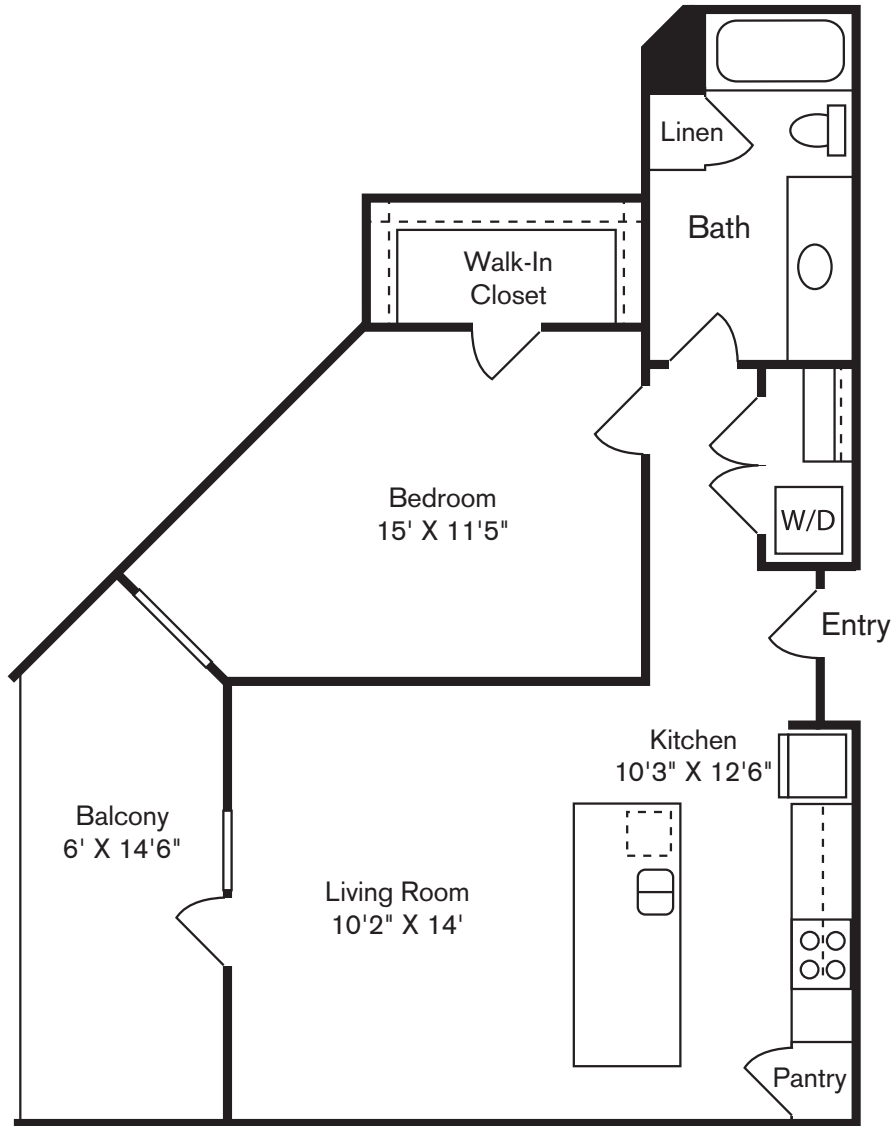

# A1.1

1 BED / 1 BATH

# 686

SQ. FT.

FORMATION

2040 N Scottsdale Road | Scottsdale, AZ 85257

[www.liveformation.com](http://www.liveformation.com)

*Floor plans are artist's rendering. All dimensions are approximate. Actual product and specifications may vary in dimension or detail. Not all features are available in every apartment. Prices and availability are subject to change. Please see a representative for details.*